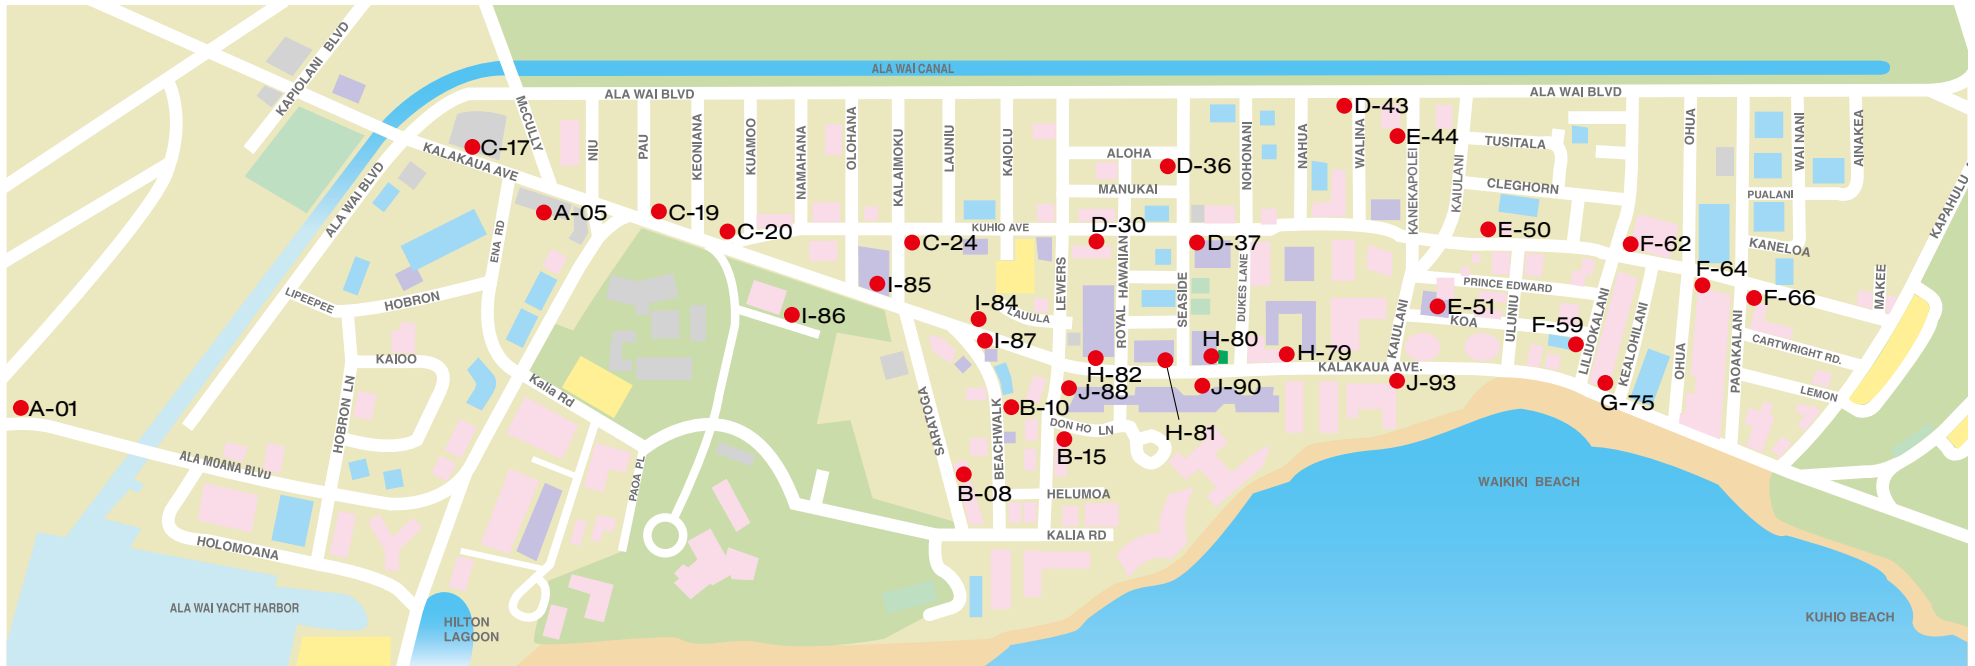

# Hawaii-Ai Waikiki Publication Kiosks

# ハワイアイ

**Distribution Locations** Permits through 2011

「ハワイアイ」ワイキキキオスク配布場所マップ

- Hawaii-Ai has over 200 strategic distribution locations on Oahu and in Japan.
- All major car rental companies use our publication as their Japanese drive guide.