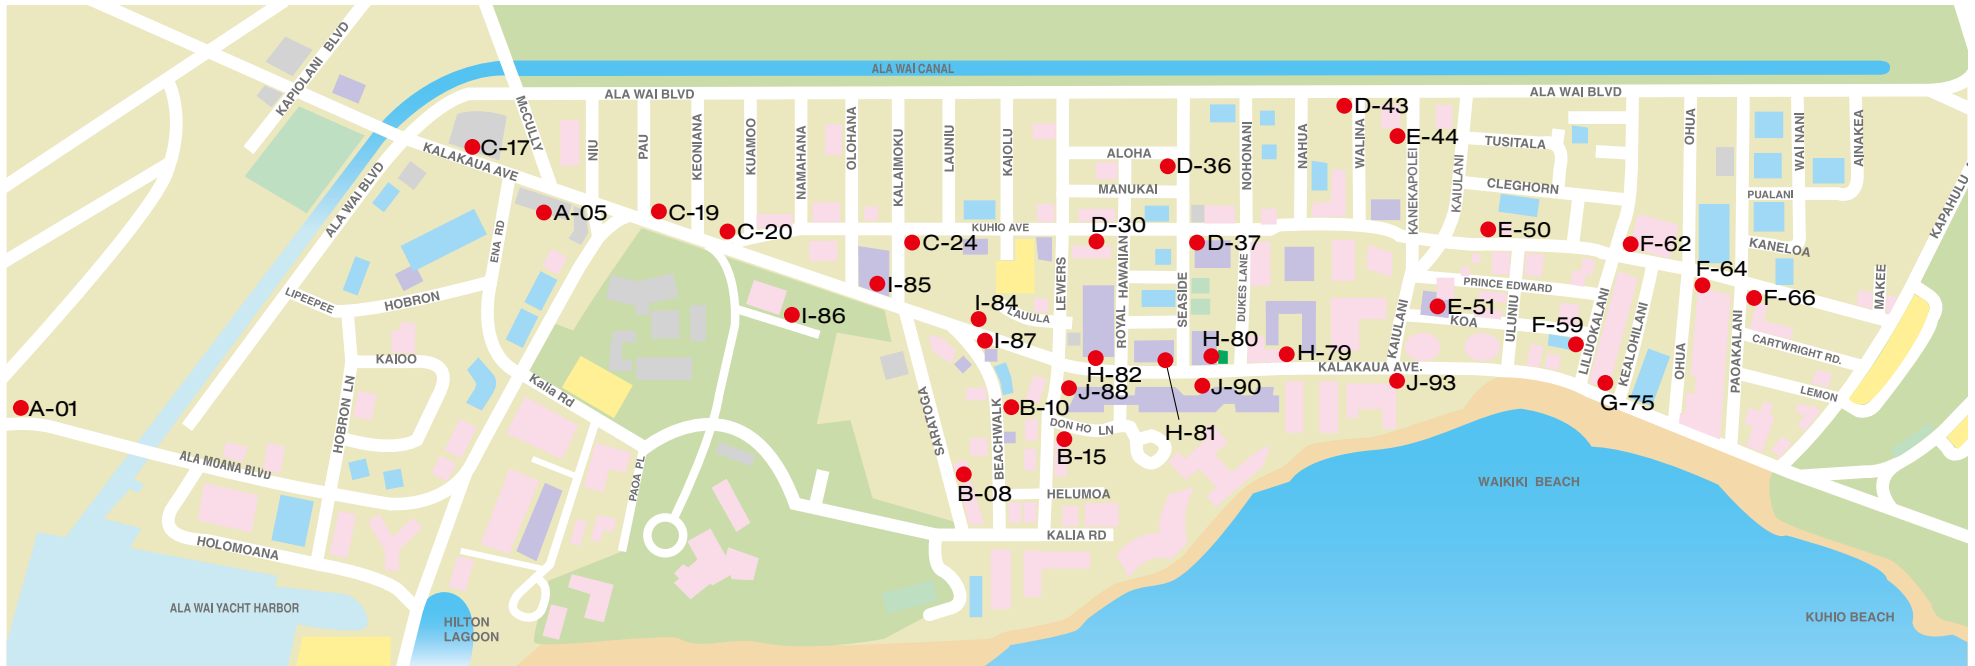

- Hawaii-Ai has over 200 strategic distribution locations on Oahu and in Japan.
- All major car rental companies use our publication as their Japanese drive guide.

Ask us for our complete distribution list

Phone:808.531.3755 Fax:808.545.7574 E-mail:jgh@Hawaii-Ai.com

www.Hawaii-Ai.com